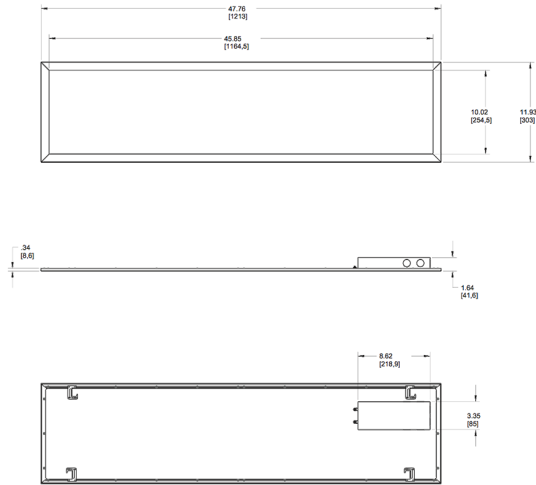

## Dimensions

## Ordering Matrix

Family	Size	Wattage	Color Temp	Dimming (standard)	Control Options	Other Options
EZPAN	1X4	-	17	N	/D10	
	2X4 = 2' x 4'	17 = 17W	Blank = 5000K Cool	/D10 = 0-10V Dimming	Blank = No Sensor	Blank = None
	2X2 = 2' x 2'	30 = 30W	N = 4000K Neutral		/LC = Lightcloud	/E2 = Battery Backup
	1X4 = 1' x 4'	40 = 40W	YN = 3500K Warm Neutral			
		50 = 50W	Y = 3000K Warm			