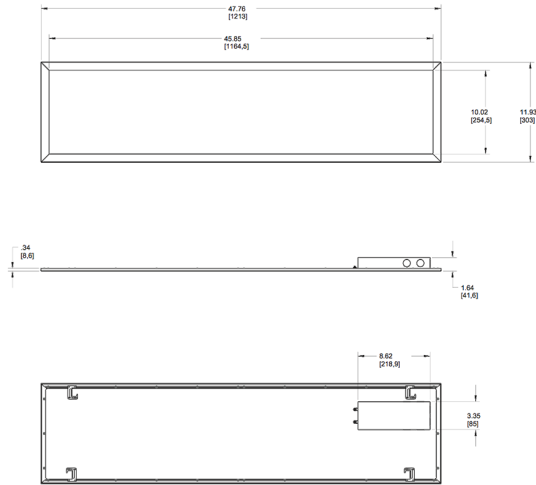

## Dimensions

## Ordering Matrix

Family	Size	Wattage	Color Temp	Dimming (standard)	Control Options	Other Options
EZPAN	1X4	-	17	YN	/D10	
	2X4 = 2' x 4'	17 = 17W	Blank = 5000K Cool	/D10 = 0-10V Dimming	Blank = No Sensor	Blank = None
	2X2 = 2' x 2'	30 = 30W	N = 4000K Neutral		/LC = Lightcloud	/E2 = Battery Backup
	1X4 = 1' x 4'	40 = 40W	YN = 3500K Warm Neutral			
		50 = 50W	Y = 3000K Warm			