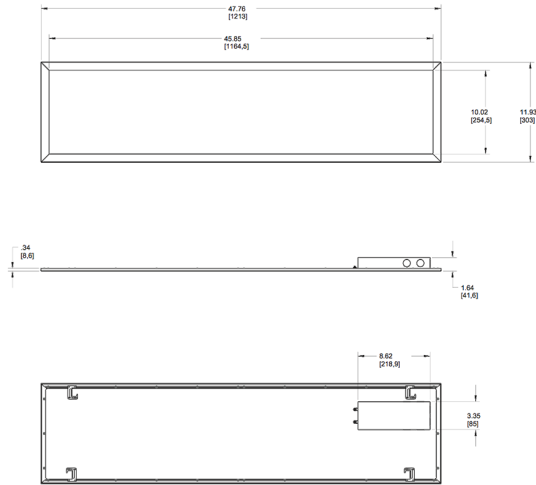

Dimensions

Features

- Perfect for shallow plenums
- Even and diffuse ambient illumination, ideal for spaces where glare-free lighting is required
- 0-10V dimmable driver, standard

Ordering Matrix

Family	Size	Wattage	Color Temp	Dimming (standard)	Control Options	Other Options
EZPAN	1X4	-	30	/D10		
	2X4 = 2' x 4'	17 = 17W	Blank = 5000K Cool	/D10 = 0-10V Dimming	Blank = No Sensor	Blank = None
	2X2 = 2' x 2'	30 = 30W	N = 4000K Neutral		/LC = Lightcloud	/E2 = Battery Backup
	1X4 = 1' x 4'	40 = 40W	YN = 3500K Warm Neutral			
		50 = 50W	Y = 3000K Warm			