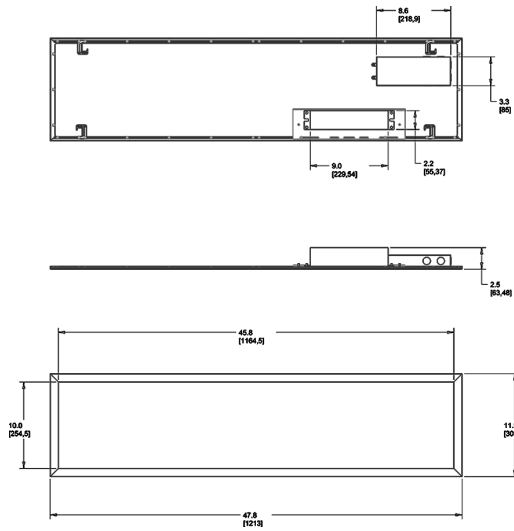

Dimensions

Features

- Perfect for shallow plenums
- Even and diffuse ambient illumination, ideal for spaces where glare-free lighting is required
- 0-10V dimmable driver, standard

Ordering Matrix

Family	Size	Wattage	Color Temp	Dimming (standard)	Control Options	Other Options
EZPAN	1X4	30		/D10		/E2
	2X4 = 2' x 4'	17 = 17W	Blank = 5000K Cool	/D10 = 0-10V Dimming	Blank = No Sensor	Blank = None
	2X2 = 2' x 2'	30 = 30W	N = 4000K Neutral		/LC = Lightcloud	/E2 = Battery Backup
	1X4 = 1' x 4'	40 = 40W	YN = 3500K Warm Neutral			
		50 = 50W	Y = 3000K Warm			