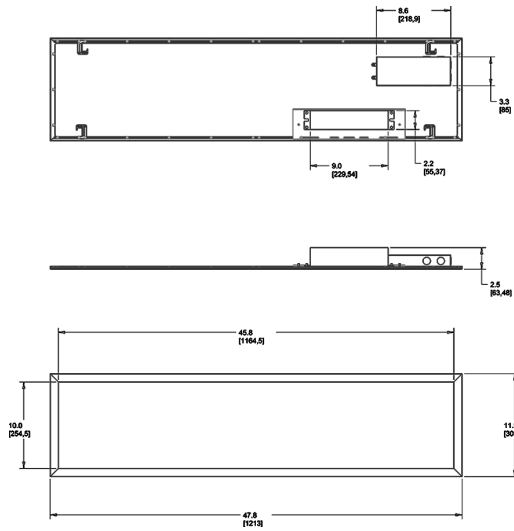

Dimensions

Features

- Perfect for shallow plenums
- Even and diffuse ambient illumination, ideal for spaces where glare-free lighting is required
- 0-10V dimmable driver, standard

Ordering Matrix

Family	Size	Wattage	Color Temp	Dimming (standard)	Control Options	Other Options
EZPAN	1X4	30	N	/D10		/E2
	2X4 = 2' x 4'	17 = 17W	Blank = 5000K Cool	/D10 = 0-10V Dimming	Blank = No Sensor	Blank = None
	2X2 = 2' x 2'	30 = 30W	N = 4000K Neutral		/LC = Lightcloud	/E2 = Battery Backup
	1X4 = 1' x 4'	40 = 40W	YN = 3500K Warm Neutral			
		50 = 50W	Y = 3000K Warm			