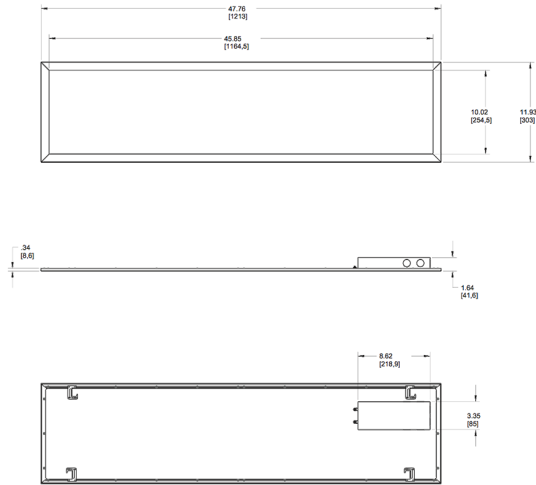

Dimensions

Features

- Perfect for shallow plenums
- Even and diffuse ambient illumination, ideal for spaces where glare-free lighting is required
- 0-10V dimmable driver, standard

Ordering Matrix

Family	Size	Wattage	Color Temp	Dimming (standard)	Control Options	Other Options
EZPAN	1X4	-	30	Y	/D10	
	2X4 = 2' x 4'	17 = 17W	Blank = 5000K Cool	/D10 = 0-10V Dimming	Blank = No Sensor	Blank = None
	2X2 = 2' x 2'	30 = 30W	N = 4000K Neutral		/LC = Lightcloud	/E2 = Battery Backup
	1X4 = 1' x 4'	40 = 40W	YN = 3500K Warm Neutral			
		50 = 50W	Y = 3000K Warm			