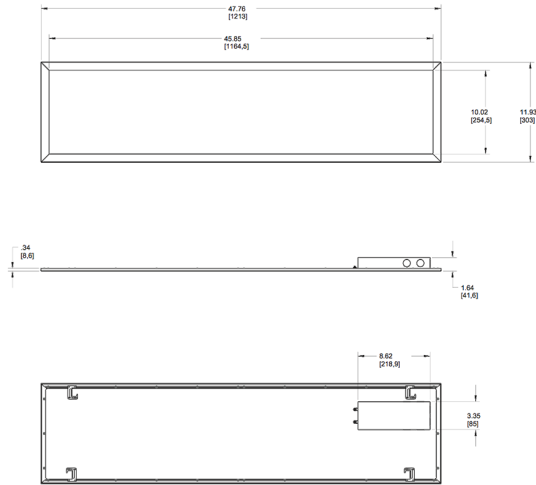

Dimensions

Features

- Perfect for shallow plenums
- Even and diffuse ambient illumination, ideal for spaces where glare-free lighting is required
- 0-10V dimmable driver, standard

Ordering Matrix

Family	Size	Wattage	Color Temp	Dimming (standard)	Control Options	Other Options
EZPAN	1X4	–	30	YN	/D10	
	2X4 = 2' x 4'	17 = 17W	Blank = 5000K Cool	/D10 = 0-10V Dimming	Blank = No Sensor	Blank = None
	2X2 = 2' x 2'	30 = 30W	N = 4000K Neutral		/LC = Lightcloud	/E2 = Battery Backup
	1X4 = 1' x 4'	40 = 40W	YN = 3500K Warm Neutral			
		50 = 50W	Y = 3000K Warm			