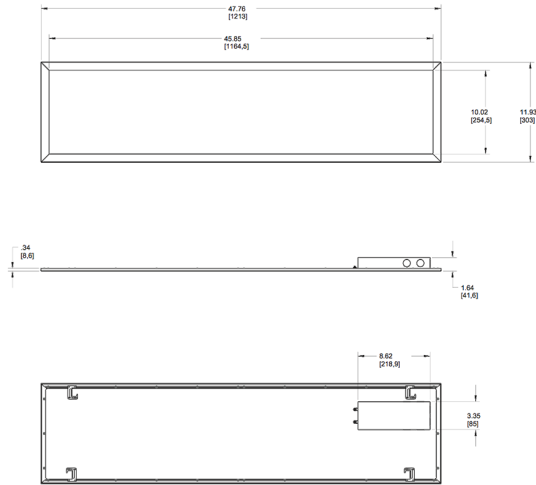

## Dimensions

## Ordering Matrix

Family	Size	Wattage	Color Temp	Dimming (standard)	Control Options	Other Options
EZPAN	1X4	–	40	/D10		
	2X4 = 2' x 4'	17 = 17W	Blank = 5000K Cool	/D10 = 0-10V Dimming	Blank = No Sensor	Blank = None
	2X2 = 2' x 2'	30 = 30W	N = 4000K Neutral		/LC = Lightcloud	/E2 = Battery Backup
	1X4 = 1' x 4'	40 = 40W	YN = 3500K Warm Neutral			
		50 = 50W	Y = 3000K Warm			