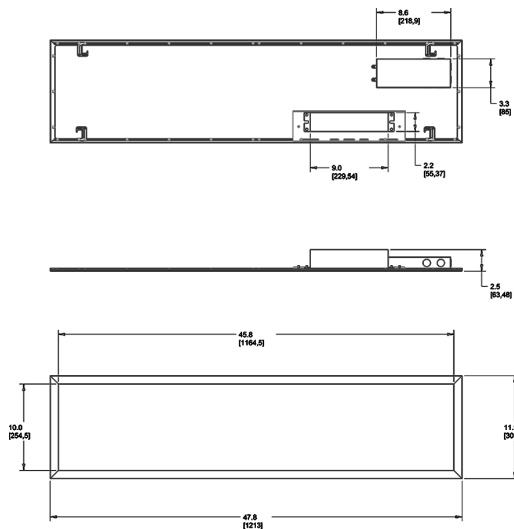

Dimensions

Features

- Perfect for shallow plenums
- Even and diffuse ambient illumination, ideal for spaces where glare-free lighting is required
- 0-10V dimmable driver, standard

Ordering Matrix

Family	Size	Wattage	Color Temp	Dimming (standard)	Control Options	Other Options
EZPAN	1X4	40		/D10		/E2
	2X4 = 2' x 4'	17 = 17W	Blank = 5000K Cool	/D10 = 0-10V Dimming	Blank = No Sensor	Blank = None
	2X2 = 2' x 2'	30 = 30W	N = 4000K Neutral		/LC = Lightcloud	/E2 = Battery Backup
	1X4 = 1' x 4'	40 = 40W	YN = 3500K Warm Neutral			
		50 = 50W	Y = 3000K Warm			