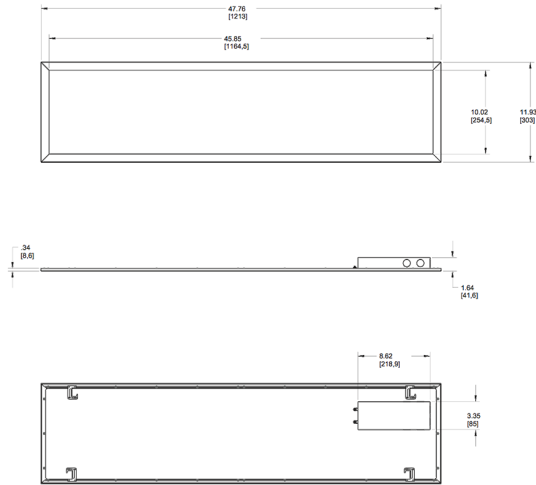

## Dimensions

## Ordering Matrix

Family	Size	Wattage	Color Temp	Dimming (standard)	Control Options	Other Options
EZPAN	1X4	-	40	Y	/D10	
	2X4 = 2' x 4'	17 = 17W	Blank = 5000K Cool	/D10 = 0-10V Dimming	Blank = No Sensor	Blank = None
	2X2 = 2' x 2'	30 = 30W	N = 4000K Neutral		/LC = Lightcloud	/E2 = Battery Backup
	1X4 = 1' x 4'	40 = 40W	YN = 3500K Warm Neutral			
		50 = 50W	Y = 3000K Warm			