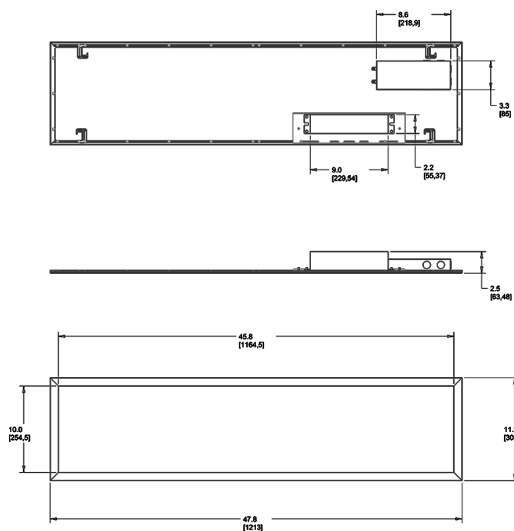

Dimensions

Features

- Perfect for shallow plenums
- Even and diffuse ambient illumination, ideal for spaces where glare-free lighting is required
- 0-10V dimmable driver, standard

Ordering Matrix

Family	Size	Wattage	Color Temp	Dimming (standard)	Control Options	Other Options
EZPAN	1X4	40	Y	/D10		/E2
	2X4 = 2' x 4'	17 = 17W	Blank = 5000K Cool	/D10 = 0-10V Dimming	Blank = No Sensor	Blank = None
	2X2 = 2' x 2'	30 = 30W	N = 4000K Neutral		/LC = Lightcloud	/E2 = Battery Backup
	1X4 = 1' x 4'	40 = 40W	YN = 3500K Warm Neutral			
		50 = 50W	Y = 3000K Warm			