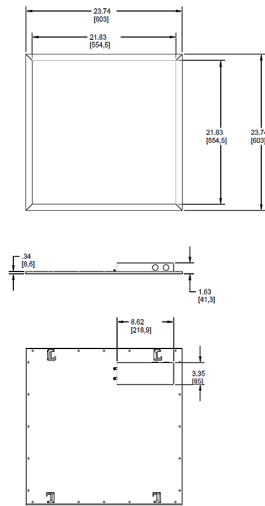

Dimensions

Features

- Perfect for shallow plenums
- Even and diffuse ambient illumination, ideal for spaces where glare-free lighting is required
- 0-10V dimmable driver, standard

Ordering Matrix

Family	Size	Wattage	Color Temp	Dimming (standard)	Control Options	Other Options
EZPAN	2X2	17	N	/D10		
	2X4 = 2' x 4'	17 = 17W	Blank = 5000K Cool	/D10 = 0-10V Dimming	Blank = No Sensor	Blank = None
	2X2 = 2' x 2'	30 = 30W	N = 4000K Neutral		/LC = Lightcloud	/E2 = Battery Backup
	1X4 = 1' x 4'	40 = 40W	YN = 3500K Warm Neutral			
		50 = 50W	Y = 3000K Warm			