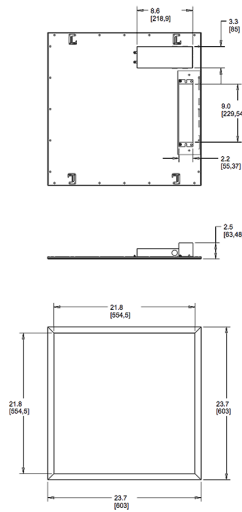

Dimensions

Features

- Perfect for shallow plenums
- Even and diffuse ambient illumination, ideal for spaces where glare-free lighting is required
- 0-10V dimmable driver, standard

Ordering Matrix

Family	Size	Wattage	Color Temp	Dimming (standard)	Control Options	Other Options
EZPAN	2X2	17	N	/D10		/E2
	2X4 = 2' x 4' 2X2 = 2' x 2' 1X4 = 1' x 4'	17 = 17W 30 = 30W 40 = 40W 50 = 50W	Blank = 5000K Cool N = 4000K Neutral YN = 3500K Warm Neutral Y = 3000K Warm	/D10 = 0-10V Dimming	Blank = No Sensor /LC = Lightcloud	Blank = None /E2 = Battery Backup