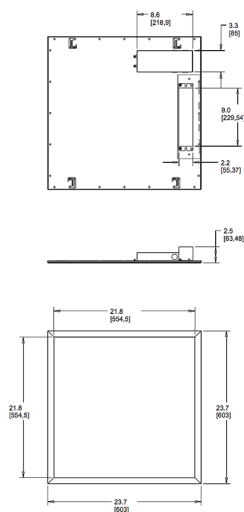

Dimensions

Features

- Perfect for shallow plenums
- Even and diffuse ambient illumination, ideal for spaces where glare-free lighting is required
- 0-10V dimmable driver, standard

Ordering Matrix

Family	Size	Wattage	Color Temp	Dimming (standard)	Control Options	Other Options
EZPAN	2X2	17	Y	/D10		/E2
	2X4 = 2' x 4' 2X2 = 2' x 2' 1X4 = 1' x 4'	17 = 17W 30 = 30W 40 = 40W 50 = 50W	Blank = 5000K Cool N = 4000K Neutral YN = 3500K Warm Neutral Y = 3000K Warm	/D10 = 0-10V Dimming	Blank = No Sensor /LC = Lightcloud	Blank = None /E2 = Battery Backup