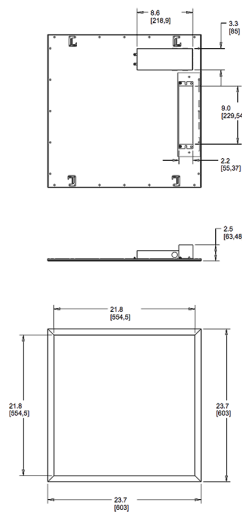

Dimensions

Features

- Perfect for shallow plenums
- Even and diffuse ambient illumination, ideal for spaces where glare-free lighting is required
- 0-10V dimmable driver, standard

Ordering Matrix

Family	Size	Wattage	Color Temp	Dimming (standard)	Control Options	Other Options
EZPAN	2X2	17	YN	/D10		/E2
	2X4 = 2' x 4' 2X2 = 2' x 2' 1X4 = 1' x 4'	17 = 17W 30 = 30W 40 = 40W 50 = 50W	Blank = 5000K Cool N = 4000K Neutral YN = 3500K Warm Neutral Y = 3000K Warm	/D10 = 0-10V Dimming	Blank = No Sensor /LC = Lightcloud	Blank = None /E2 = Battery Backup