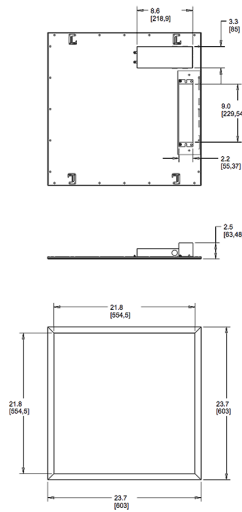

Dimensions

Features

- Perfect for shallow plenums
- Even and diffuse ambient illumination, ideal for spaces where glare-free lighting is required
- 0-10V dimmable driver, standard

Ordering Matrix

Family	Size	Wattage	Color Temp	Dimming (standard)	Control Options	Other Options
EZPAN	2X2	30	Y	/D10		/E2
	2X4 = 2' x 4' 2X2 = 2' x 2' 1X4 = 1' x 4'	17 = 17W 30 = 30W 40 = 40W 50 = 50W	Blank = 5000K Cool N = 4000K Neutral YN = 3500K Warm Neutral Y = 3000K Warm	/D10 = 0-10V Dimming	Blank = No Sensor /LC = Lightcloud	Blank = None /E2 = Battery Backup