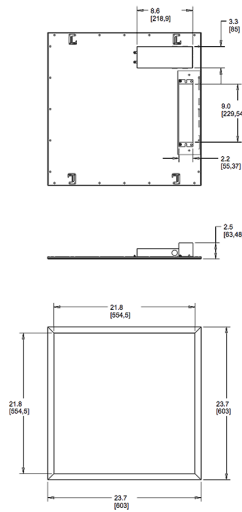

Dimensions

Features

- Perfect for shallow plenums
- Even and diffuse ambient illumination, ideal for spaces where glare-free lighting is required
- 0-10V dimmable driver, standard

Ordering Matrix

Family	Size	Wattage	Color Temp	Dimming (standard)	Control Options	Other Options
EZPAN	2X2	40		/D10		/E2
	2X4 = 2' x 4' 2X2 = 2' x 2' 1X4 = 1' x 4'	17 = 17W 30 = 30W 40 = 40W 50 = 50W	Blank = 5000K Cool N = 4000K Neutral YN = 3500K Warm Neutral Y = 3000K Warm	/D10 = 0-10V Dimming	Blank = No Sensor /LC = Lightcloud	Blank = None /E2 = Battery Backup