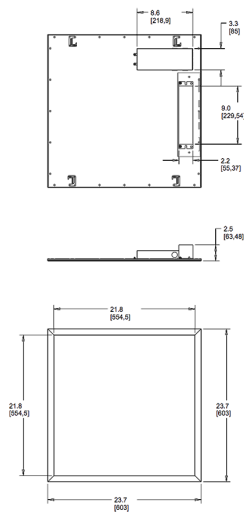

Dimensions

Features

- Perfect for shallow plenums
- Even and diffuse ambient illumination, ideal for spaces where glare-free lighting is required
- 0-10V dimmable driver, standard

Ordering Matrix

Family	Size	Wattage	Color Temp	Dimming (standard)	Control Options	Other Options
EZPAN	2X2	40	YN	/D10		/E2
	2X4 = 2' x 4' 2X2 = 2' x 2' 1X4 = 1' x 4'	17 = 17W 30 = 30W 40 = 40W 50 = 50W	Blank = 5000K Cool N = 4000K Neutral YN = 3500K Warm Neutral Y = 3000K Warm	/D10 = 0-10V Dimming	Blank = No Sensor /LC = Lightcloud	Blank = None /E2 = Battery Backup