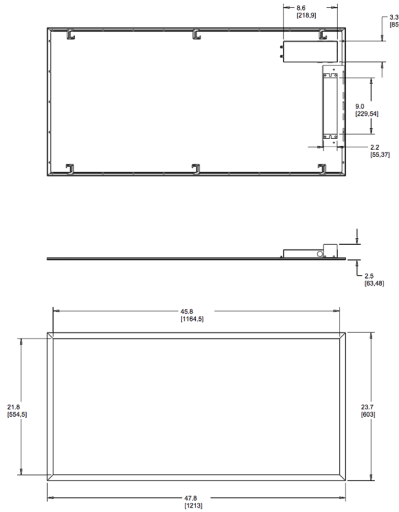

Dimensions

Features

- Perfect for shallow plenums
- Even and diffuse ambient illumination, ideal for spaces where glare-free lighting is required
- 0-10V dimmable driver, standard

Ordering Matrix

Family	Size	Wattage	Color Temp	Dimming (standard)	Control Options	Other Options
EZPAN	2X4	30		/D10		/E2
	2X4 = 2' x 4' 2X2 = 2' x 2' 1X4 = 1' x 4'	17 = 17W 30 = 30W 40 = 40W 50 = 50W	Blank = 5000K Cool N = 4000K Neutral YN = 3500K Warm Neutral Y = 3000K Warm	/D10 = 0-10V Dimming	Blank = No Option /LC = Lightcloud	Blank = None /E2 = Battery Backup