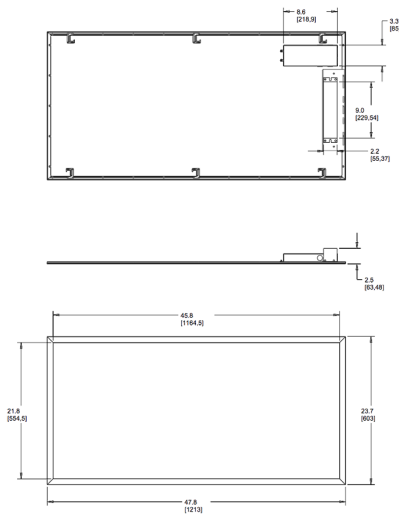

Dimensions

Features

- Perfect for shallow plenums
- Even and diffuse ambient illumination, ideal for spaces where glare-free lighting is required
- 0-10V dimmable driver, standard

Ordering Matrix

| Family | Size | Wattage | Color Temp | Dimming (standard) | Control Options | Other Options |
|--------|---------------|----------|-------------------------|----------------------|-------------------|----------------------|
| EZPAN | 2X4 | 30 | N | /D10 | | /E2 |
| | 2X4 = 2' x 4' | 17 = 17W | Blank = 5000K Cool | /D10 = 0-10V Dimming | Blank = No Option | Blank = None |
| | 2X2 = 2' x 2' | 30 = 30W | N = 4000K Neutral | | /LC = Lightcloud | /E2 = Battery Backup |
| | 1X4 = 1' x 4' | 40 = 40W | YN = 3500K Warm Neutral | | | |
| | | 50 = 50W | Y = 3000K Warm | | | |