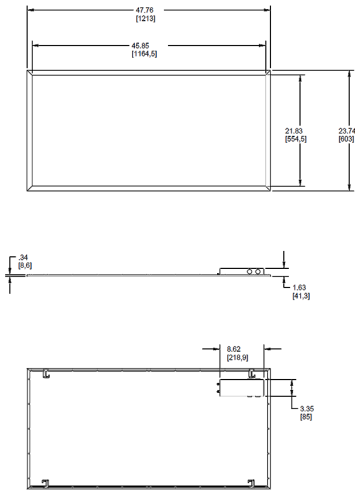

Dimensions

Features

- Perfect for shallow plenums
- Even and diffuse ambient illumination, ideal for spaces where glare-free lighting is required
- 0-10V dimmable driver, standard

Ordering Matrix

| Family | Size | Wattage | Color Temp | Dimming (standard) | Control Options | Other Options |
|--------|---------------|----------|-------------------------|----------------------|-------------------|----------------------|
| EZPAN | 2X4 | 30 | YN | /D10 | | |
| | 2X4 = 2' x 4' | 17 = 17W | Blank = 5000K Cool | /D10 = 0-10V Dimming | Blank = No Sensor | Blank = None |
| | 2X2 = 2' x 2' | 30 = 30W | N = 4000K Neutral | | /LC = Lightcloud | /E2 = Battery Backup |
| | 1X4 = 1' x 4' | 40 = 40W | YN = 3500K Warm Neutral | | | |
| | | 50 = 50W | Y = 3000K Warm | | | |