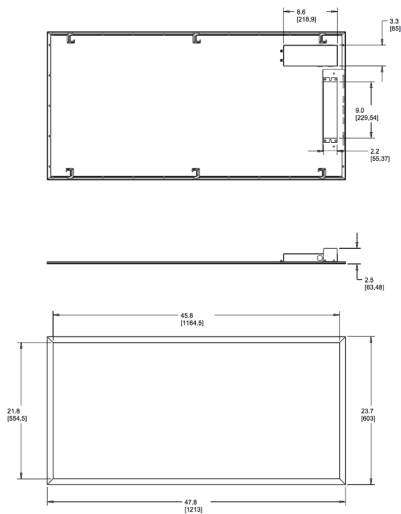

Dimensions

Features

- Perfect for shallow plenums
- Even and diffuse ambient illumination, ideal for spaces where glare-free lighting is required
- 0-10V dimmable driver, standard

Ordering Matrix

Family	Size	Wattage	Color Temp	Dimming (standard)	Control Options	Other Options
EZPAN	2X4	30	YN	/D10		/E2
	2X4 = 2' x 4' 2X2 = 2' x 2' 1X4 = 1' x 4'	17 = 17W 30 = 30W 40 = 40W 50 = 50W	Blank = 5000K Cool N = 4000K Neutral YN = 3500K Warm Neutral Y = 3000K Warm	/D10 = 0-10V Dimming	Blank = No Option /LC = Lightcloud	Blank = None /E2 = Battery Backup