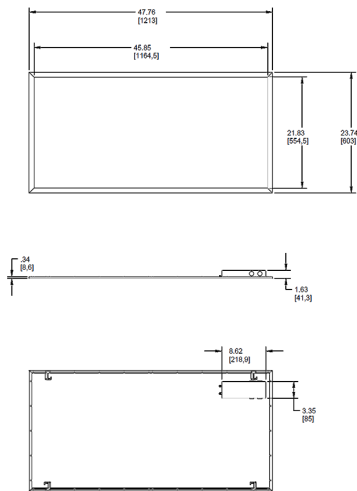

## Technical Specifications (continued)

### Dimensions

### Ordering Matrix

Family	Size	Wattage	Color Temp	Dimming (standard)	Control Options	Other Options
EZPAN	2X4	40		/D10		
	2X4 = 2' x 4'	17 = 17W	Blank = 5000K Cool	/D10 = 0-10V Dimming	Blank = No Sensor	Blank = None
	2X2 = 2' x 2'	30 = 30W	N = 4000K Neutral		/LC = Lightcloud	/E2 = Battery Backup
	1X4 = 1' x 4'	40 = 40W	YN = 3500K Warm Neutral			
		50 = 50W	Y = 3000K Warm			