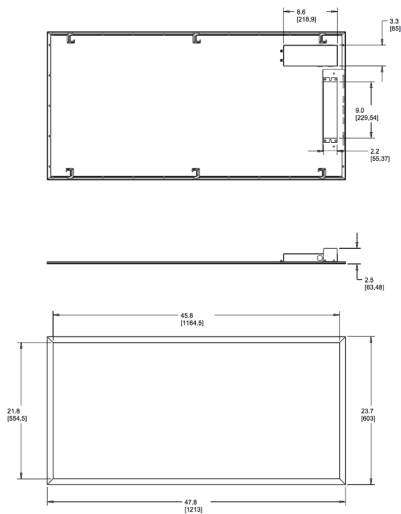

Dimensions

Features

- Perfect for shallow plenums
- Even and diffuse ambient illumination, ideal for spaces where glare-free lighting is required
- 0-10V dimmable driver, standard

Ordering Matrix

Family	Size	Wattage	Color Temp	Dimming (standard)	Control Options	Other Options
EZPAN	2X4	40	N	/D10		/E2
	2X4 = 2' x 4' 2X2 = 2' x 2' 1X4 = 1' x 4'	17 = 17W 30 = 30W 40 = 40W 50 = 50W	Blank = 5000K Cool N = 4000K Neutral YN = 3500K Warm Neutral Y = 3000K Warm	/D10 = 0-10V Dimming	Blank = No Option /LC = Lightcloud	Blank = None /E2 = Battery Backup