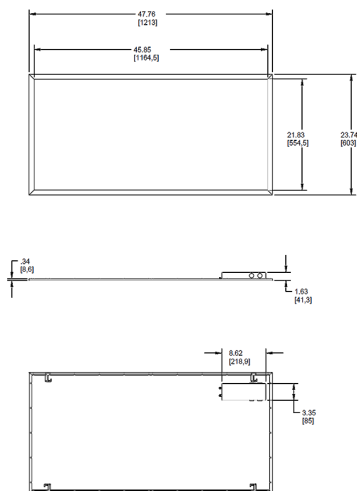

Dimensions

Features

- Perfect for shallow plenums
- Even and diffuse ambient illumination, ideal for spaces where glare-free lighting is required
- 0-10V dimmable driver, standard

Ordering Matrix

Family	Size	Wattage	Color Temp	Dimming (standard)	Control Options	Other Options
EZPAN	2X4	50	YN	/D10		
	2X4 = 2' x 4' 2X2 = 2' x 2' 1X4 = 1' x 4'	17 = 17W 30 = 30W 40 = 40W 50 = 50W	Blank = 5000K Cool N = 4000K Neutral YN = 3500K Warm Neutral Y = 3000K Warm	/D10 = 0-10V Dimming	Blank = No Sensor /LC = Lightcloud	Blank = None /E2 = Battery Backup