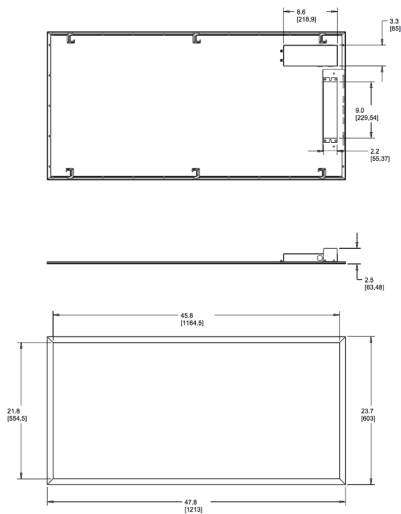

Dimensions

Features

- Perfect for shallow plenums
- Even and diffuse ambient illumination, ideal for spaces where glare-free lighting is required
- 0-10V dimmable driver, standard

Ordering Matrix

Family	Size	Wattage	Color Temp	Dimming (standard)	Control Options	Other Options
EZPAN	2X4	50	YN	/D10		/E2
	2X4 = 2' x 4' 2X2 = 2' x 2' 1X4 = 1' x 4'	17 = 17W 30 = 30W 40 = 40W 50 = 50W	Blank = 5000K Cool N = 4000K Neutral YN = 3500K Warm Neutral Y = 3000K Warm	/D10 = 0-10V Dimming	Blank = No Option /LC = Lightcloud	Blank = None /E2 = Battery Backup