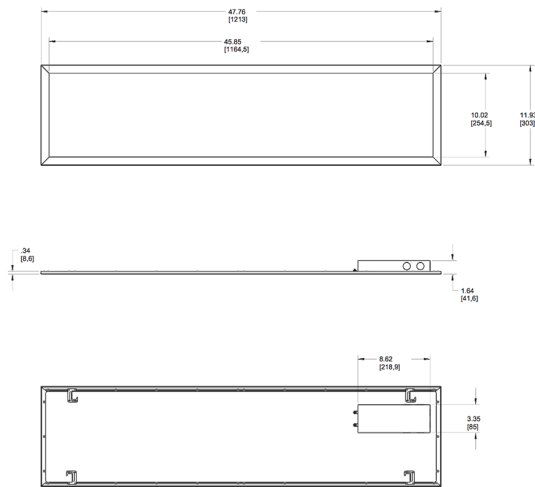

Dimensions

Features

- Best in class efficacy
- Innovative use of edge lit technology for glare-free lighting
- 0-10V dimmable driver, standard
- Battery backup for standby lighting in the event of power failure/CALLOUT>

Ordering Matrix

Family	Size	Wattage	Color Temp	Driver	Options	
EZPANHE	1X4	-	12	Y	/D10	/E2
	1X4 = 1' x 4'	12 = 12W ¹ 23 = 23W 30 = 30W	Blank = 5000K Cool N = 4000K Neutral YN = 3500K Warm Neutral Y = 3000K Warm	/D10 = 0-10V Dimming	Blank = No Option /LC = Lightcloud /E2 = Battery 120-277V	