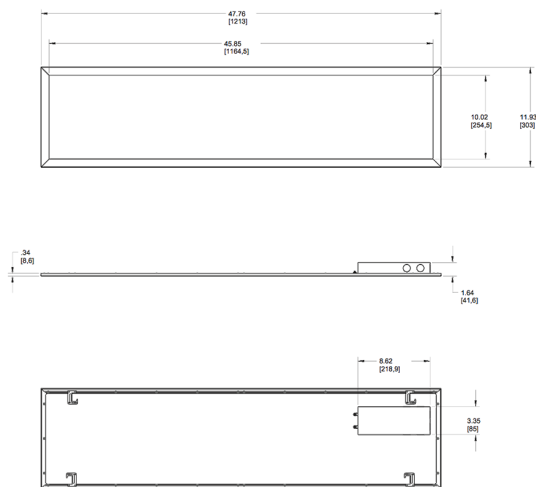

Dimensions

Features

- Best in class efficacy
- Innovative use of edge lit technology for glare-free lighting
- 0-10V dimmable driver, standard
- Battery backup for standby lighting in the event of power failure/CALLOUT>

Ordering Matrix

Family	Size	Wattage	Color Temp	Driver	Options
EZPANHE	1X4	23	Y	/D10	/E2
	1X4 = 1' x 4'	12 = 12W ¹ 23 = 23W 30 = 30W	Blank = 5000K Cool N = 4000K Neutral YN = 3500K Warm Neutral Y = 3000K Warm	/D10 = 0-10V Dimming	Blank = No Option /LC = Lightcloud /E2 = Battery 120-277V