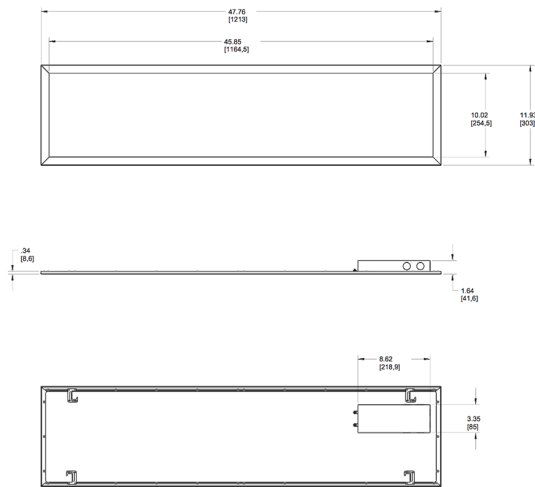

Dimensions

Features

- Best in class efficacy
- Innovative use of edge lit technology for glare-free lighting
- 0-10V dimmable driver, standard
- Battery backup for standby lighting in the event of power failure/CALLOUT>

Ordering Matrix

Family	Size	Wattage	Color Temp	Driver	Options
EZPANHE	1X4	30	Y	/D10	/E2
	1X4 = 1' x 4'	12 = 12W ¹ 23 = 23W 30 = 30W	Blank = 5000K Cool N = 4000K Neutral YN = 3500K Warm Neutral Y = 3000K Warm	/D10 = 0-10V Dimming	Blank = No Option /LC = Lightcloud /E2 = Battery 120-277V