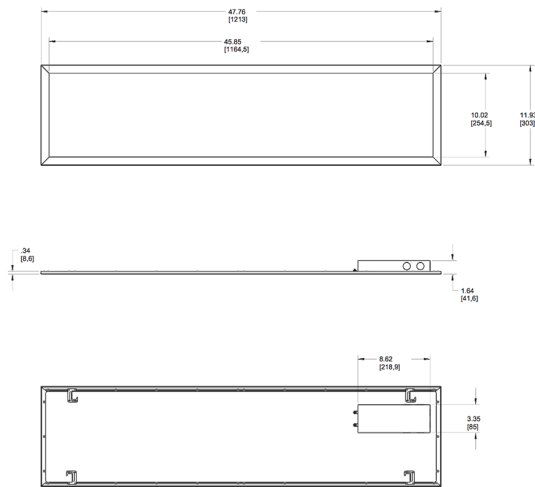

Dimensions

Features

- Best in class efficacy
- Innovative use of edge lit technology for glare-free lighting
- 0-10V dimmable driver, standard
- Battery backup for standby lighting in the event of power failure/CALLOUT>

Ordering Matrix

Family	Size	Wattage	Color Temp	Driver	Options
EZPANHE	1X4	30	YN	/D10	/E2
	1X4 = 1' x 4'	12 = 12W ¹ 23 = 23W 30 = 30W	Blank = 5000K Cool N = 4000K Neutral YN = 3500K Warm Neutral Y = 3000K Warm	/D10 = 0-10V Dimming	Blank = No Option /LC = Lightcloud /E2 = Battery 120-277V