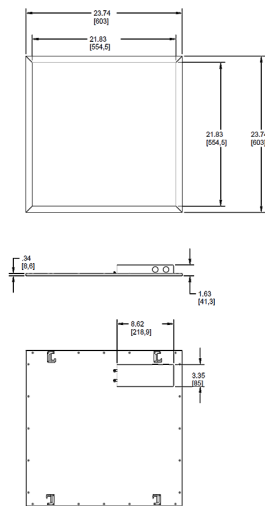

Technical Specifications (continued)

Other

Warranty:

RAB warrants that our LED products will be free from defects in materials and workmanship for a period of five (5) years from the date of delivery to the end user, including coverage of light output, color stability, driver performance and fixture finish. RAB's warranty is subject to all terms and conditions found at rablighting.com/warranty.

Dimensions

Features

- Best in class efficacy
- Innovative use of edge lit technology for glare-free lighting
- 0-10V dimmable driver, standard
- Battery backup for standby lighting in the event of power failure/CALLOUT>

Ordering Matrix

Family	Size	Wattage	Color Temp	Driver	Options
EZPANHE	2X2	12	N	/D10	/E2
	2X2 = 2' x 2'	12 = 12W¹ 23 = 23W 30 = 30W	Blank = 5000K Cool N = 4000K Neutral YN = 3500K Warm Neutral Y = 3000K Warm	/D10 = 0-10V Dimming	Blank = No Option /LC = Lightcloud /E2 = Battery 120-277V

¹ The 23W x 23W 12W is not DLC listed.