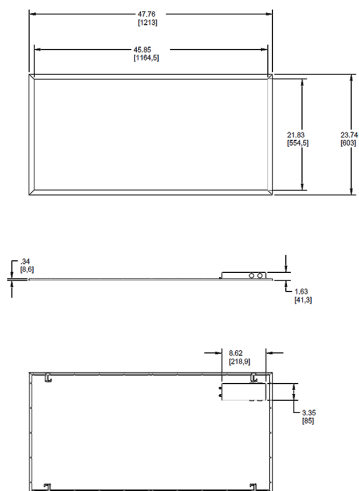

Dimensions

Features

- Best in class efficacy
- Innovative use of edge lit technology for glare-free lighting
- 0-10V dimmable driver, standard
- Battery backup for standby lighting in the event of power failure/CALLOUT>

Ordering Matrix

Family	Size	Wattage	Color Temp	Driver	Options
EZPANHE	2X4	23	N	/D10	/E2
	2X4 = 2' x 4'	23 = 23W 30 = 30W 46 = 46W	Blank = 5000K Cool N = 4000K Neutral YN = 3500K Warm Neutral Y = 3000K Warm	/D10 = 0-10V Dimming	Blank = No Option /LC = Lightcloud /E2 = Battery 120-277V

¹ The 2x4x23W is not DLC listed.