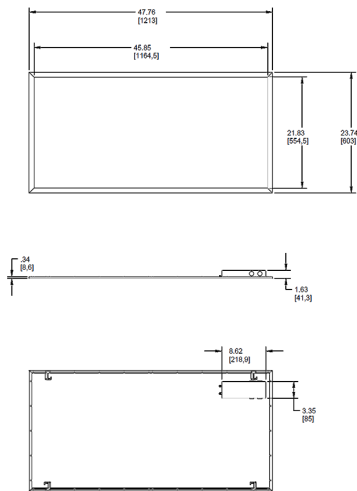

Dimensions

Features

- Best in class efficacy
- Innovative use of edge lit technology for glare-free lighting
- 0-10V dimmable driver, standard
- Battery backup for standby lighting in the event of power failure/CALLOUT>

Ordering Matrix

| Family | Size | Wattage | Color Temp | Driver | Options |
|---------|---------------|----------------------------------|--|----------------------|---|
| EZPANHE | 2X4 | 30 | | /D10 | /E2 |
| | 2X4 = 2' x 4' | 23 = 23W 30 = 30W 46 = 46W | Blank = 5000K Cool N = 4000K Neutral YN = 3500K Warm Neutral Y = 3000K Warm | /D10 = 0-10V Dimming | Blank = No Option /LC = Lightcloud /E2 = Battery 120-277V |

¹ The 2x4x23W is not DLC listed.