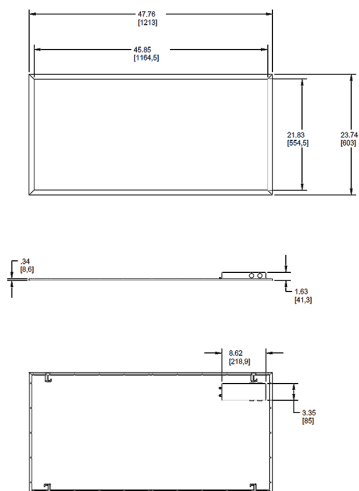

Dimensions

Features

- Best in class efficacy
- Innovative use of edge lit technology for glare-free lighting
- 0-10V dimmable driver, standard
- Battery backup for standby lighting in the event of power failure/CALLOUT>

Ordering Matrix

Family	Size	Wattage	Color Temp	Driver	Options
EZPANHE	2X4	30	Y	/D10	/E2
	2X4 = 2' x 4'	23 = 23W 30 = 30W 46 = 46W	Blank = 5000K Cool N = 4000K Neutral YN = 3500K Warm Neutral Y = 3000K Warm	/D10 = 0-10V Dimming	Blank = No Option /LC = Lightcloud /E2 = Battery 120-277V

¹ The 2x4x2x4 12W is not DLC listed.