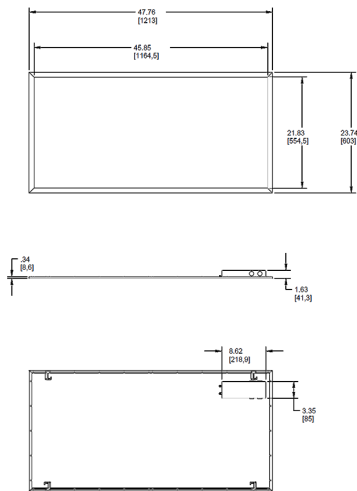

## Technical Specifications (continued)

### Dimensions

<sup>1</sup> The 2x4x2x4 12W is not DLC listed.