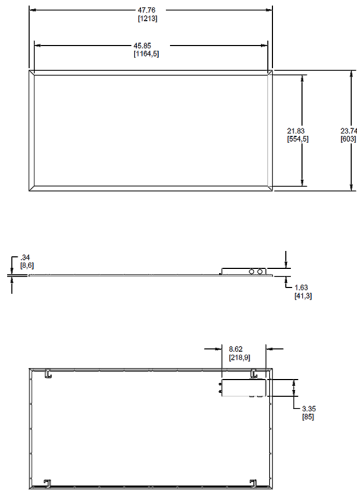

## Technical Specifications (continued)

### Dimensions

<sup>1</sup> The 2x4x2x4 12W is not DLC listed.