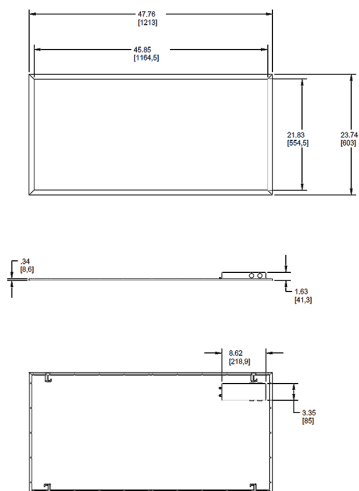

## Technical Specifications (continued)

### Dimensions

<sup>1</sup> The 2x4x2x4 12W is not DLC listed.