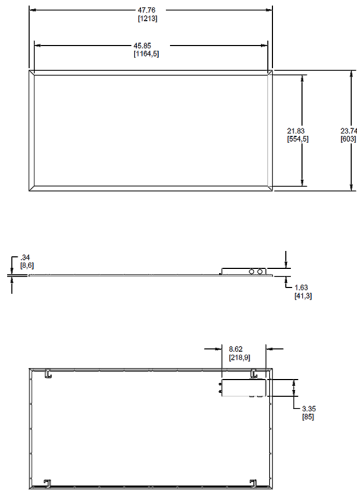

Dimensions

Features

- Best in class efficacy
- Innovative use of edge lit technology for glare-free lighting
- 0-10V dimmable driver, standard
- Battery backup for standby lighting in the event of power failure/CALLOUT>

Ordering Matrix

Family	Size	Wattage	Color Temp	Driver	Options
EZPANHE	2X4	46	YN	/D10	/E2
	2X4 = 2' x 4'	23 = 23W 30 = 30W 46 = 46W	Blank = 5000K Cool N = 4000K Neutral YN = 3500K Warm Neutral Y = 3000K Warm	/D10 = 0-10V Dimming	Blank = No Option /LC = Lightcloud /E2 = Battery 120-277V

¹ The 2x4x2x4 12W is not DLC listed.