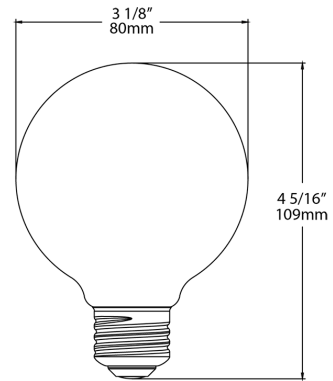

Project:	Type:
Prepared By:	Date:

**Technical Specifications**

**Performance**

**Product Type:**  
Decorative

**Input Wattage:**  
3W

**Wattage Equivalency:**  
40W Incandescent

**Lumens:**  
350lm

**Efficacy:**  
88lm/W

**L70 Lifespan:**  
15,000 Hours

**Construction**

**Bulb Shape:**  
G25

**Finish:**  
Clear

**For Use Outdoors in Open Fixtures:**  
No

**LED Characteristics**

**Color Temperature:**  
5000K Daylight

**Color Accuracy (CRI):**  
90 CRI

**Compliance**

**ETL Qualified:**  
Yes

**California Energy Commission (CEC) Status:**

Lawful for Sales in California

Case and Pallet Dimensions

	QTY	LENGTH (in)	WIDTH (in)	HEIGHT (in)
CASE	6	10.4	7	6
PALLET	528	42.5	38.5	39.5

Dimension

Light Distribution