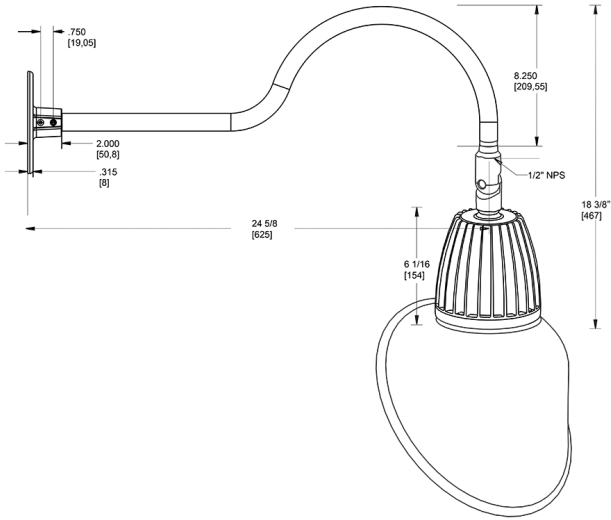

## Dimensions

## Features

- Adjustable 45° swivel joint
- Superior heat sink
- Die-cast aluminum housing
- 5-Year, No-Compromise Warranty