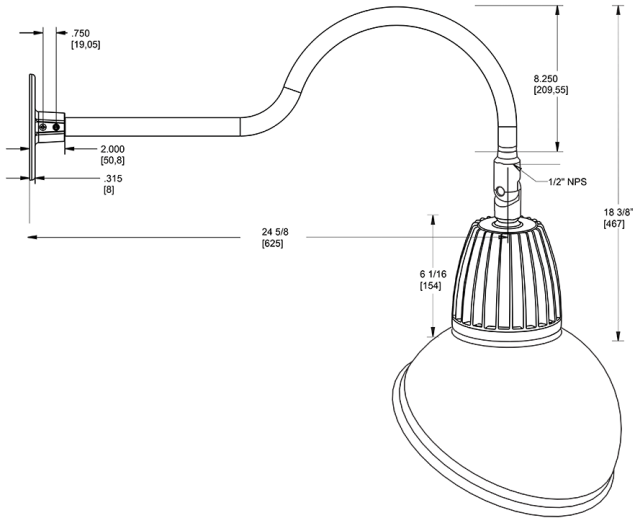

13 & 26 Watt Dome Shade LED Gooseneck Luminaire designed to match the architecture of Main Street storefronts and building perimeters. LED Gooseneck Dome Shade with 24" Goose Arm Style 1.

Color: White

Weight: 11.0 lbs

Technical Specifications

Compliance

UL Listed:

Suitable for wet locations. Suitable for mounting within 4ft (1.2m) of the ground.

IESNA LM-79 & LM-80 Testing:

RAB LED luminaires and LED components have been tested by an independent laboratory in accordance with IESNA LM-79 and LM-80.

Surge Protection:

4kV

Other

Patents:

The design of the Gooseneck is protected by patents pending in US, Canada, China and Taiwan

Warranty:

RAB warrants that our LED products will be free from defects in materials and workmanship for a period of five (5) years from the date of delivery to the end user, including coverage of light output, color stability, driver performance and fixture finish. RAB's warranty is subject to all terms and conditions found at rablighting.com/warranty.

Dimensions

Features

- Adjustable 45° swivel joint
- Superior heat sink
- Die-cast aluminum housing
- 5-Year, No-Compromise Warranty

Ordering Matrix

Family	Wattage	Color Temp	Reflector	Shade	ShadeSize	Finish
GN1LED	13	Y		AD	11	W
	26 = 26W 13 = 13W	Y = 3000K Warm N = 4000K Neutral	Blank = Flood R = Rectangular S = Spot	AD = Angled Dome	11 = 11" Blank = 15"	R = Red I = Ivory BWN = Brown BL = Royal Blue LB = Light Blue YL = Yellow G = Hunter Green S = Silver A = Bronze W = White B = Black