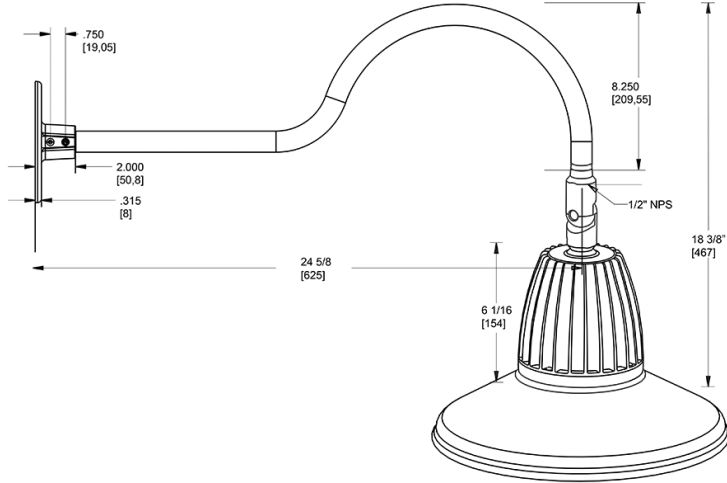

Technical Specifications

Compliance

UL Listed:

Suitable for wet locations. Suitable for mounting within 4ft (1.2m) of the ground.

IESNA LM-79 & LM-80 Testing:

RAB LED luminaires and LED components have been tested by an independent laboratory in accordance with IESNA LM-79 and LM-80.

Surge Protection:

4kV

Other

Patents:

The design of the Gooseneck is protected by patents pending in US, Canada, China and Taiwan

Warranty:

RAB warrants that our LED products will be free from defects in materials and workmanship for a period of five (5) years from the date of delivery to the end user, including coverage of light output, color stability, driver performance and fixture finish. RAB's warranty is subject to all terms and conditions found at rablighting.com/warranty.

Dimensions

Features

- Adjustable 45° swivel joint
- Superior heat sink
- Die-cast aluminum housing
- 5-Year, No-Compromise Warranty

Ordering Matrix

Family	Wattage	Color Temp	Reflector	Shade	ShadeSize	Finish
GN1LED	13	Y	R	ST	11	W
	26 = 26W 13 = 13W	Y = 3000K Warm N = 4000K Neutral	Blank = Flood R = Rectangular S = Spot	ST = Straight Shade	11 = 11" Blank = 15"	R = Red I = Ivory BWN = Brown BL = Royal Blue LB = Light Blue YL = Yellow G = Hunter Green S = Silver A = Bronze W = White B = Black