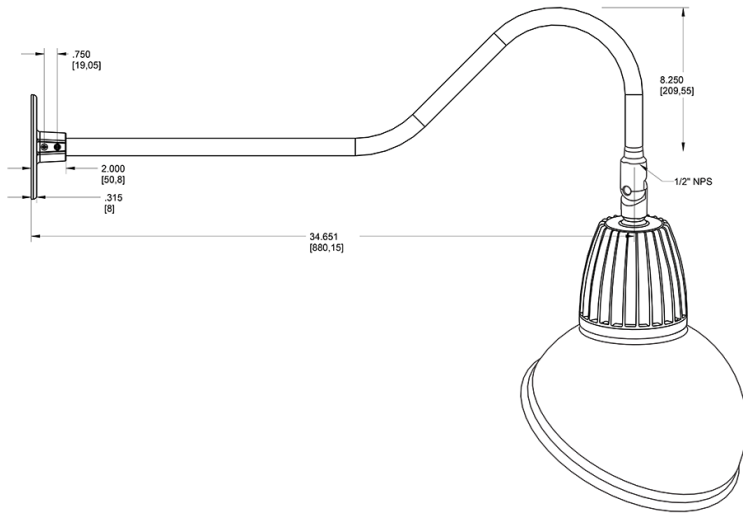

## Dimensions

## Features

- Adjustable 45° swivel joint
- Superior heat sink
- Die-cast aluminum housing
- 5-Year, No-Compromise Warranty

## Ordering Matrix

Family	Wattage	Color Temp	Reflector	Shade	ShadeSize	Finish
GN2LED	13	Y	R	AD		W
	26 = 26W 13 = 13W	Y = 3000K Warm N = 4000K Neutral	Blank = Flood R = Rectangular S = Spot	AD = Angled Dome	11 = 11" Blank = 15"	R = Red I = Ivory BWN = Brown BL = Royal Blue LB = Light Blue YL = Yellow G = Hunter Green S = Silver A = Bronze W = White B = Black