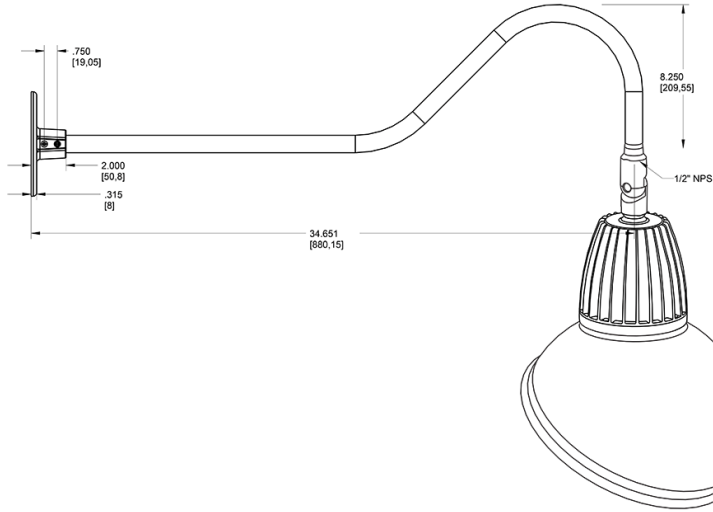

13 & 26 Watt Dome Shade LED Gooseneck Luminaire designed to match the architecture of Main Street storefronts and building perimeters. LED Gooseneck Dome Shade with 35" Goose Arm Style 2.

Color: Black

Weight: 14.0 lbs

Technical Specifications

Compliance

UL Listed:

Suitable for wet locations. Suitable for mounting within 4ft (1.2m) of the ground.

IESNA LM-79 & LM-80 Testing:

RAB LED luminaires and LED components have been tested by an independent laboratory in accordance with IESNA LM-79 and LM-80.

Surge Protection:

4kV

Other

Patents:

The design of the Gooseneck is protected by patents pending in US, Canada, China and Taiwan

Warranty:

RAB warrants that our LED products will be free from defects in materials and workmanship for a period of five (5) years from the date of delivery to the end user, including coverage of light output, color stability, driver performance and fixture finish. RAB's warranty is subject to all terms and conditions found at rablighting.com/warranty.

Dimensions

Features

- Adjustable 45° swivel joint
- Superior heat sink
- Die-cast aluminum housing
- 5-Year, No-Compromise Warranty

Ordering Matrix

Family	Wattage	Color Temp	Reflector	Shade	ShadeSize	Finish
GN2LED	13	Y	S	AD		B
	26 = 26W 13 = 13W	Y = 3000K Warm N = 4000K Neutral	Blank = Flood R = Rectangular S = Spot	AD = Angled Dome	11 = 11" Blank = 15"	R = Red I = Ivory BWN = Brown BL = Royal Blue LB = Light Blue YL = Yellow G = Hunter Green S = Silver A = Bronze W = White B = Black