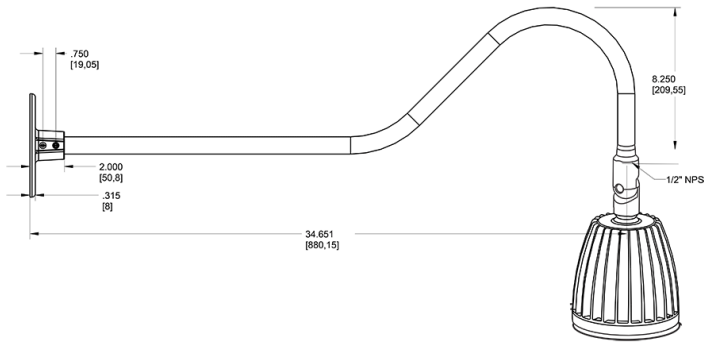

Dimensions

Features

- Adjustable 45° swivel joint
- Superior heat sink
- Die-cast aluminum housing
- 5-Year, No-Compromise Warranty

Ordering Matrix

Family	Wattage	Color Temp	Reflector	Shade	ShadeSize	Finish
GN2LED	13	Y	S			B
	26 = 26W 13 = 13W	Y = 3000K Warm N = 4000K Neutral	Blank = Flood R = Rectangular S = Spot	Blank = No Shade	Blank = No Shade Size	R = Red I = Ivory BWN = Brown BL = Royal Blue LB = Light Blue YL = Yellow G = Hunter Green S = Silver A = Bronze W = White B = Black