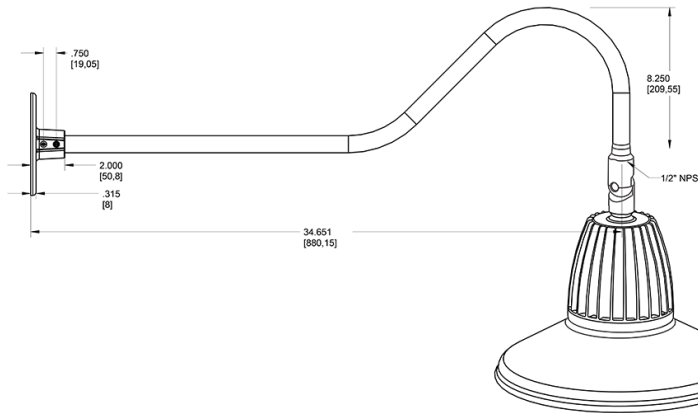

Technical Specifications

Compliance

UL Listed:

Suitable for wet locations. Suitable for mounting within 4ft (1.2m) of the ground.

IESNA LM-79 & LM-80 Testing:

RAB LED luminaires and LED components have been tested by an independent laboratory in accordance with IESNA LM-79 and LM-80.

Dimensions

Features

- Adjustable 45° swivel joint
- Superior heat sink
- Die-cast aluminum housing
- 5-Year, No-Compromise Warranty

Ordering Matrix

Family	Wattage	Color Temp	Reflector	Shade	ShadeSize	Finish
GN2LED	26	N		ST	11	W
	26 = 26W 13 = 13W	Y = 3000K Warm N = 4000K Neutral	Blank = Flood R = Rectangular S = Spot	ST = Straight Shade	11 = 11" Blank = 15"	R = Red I = Ivory BWN = Brown BL = Royal Blue LB = Light Blue YL = Yellow G = Hunter Green S = Silver A = Bronze W = White B = Black