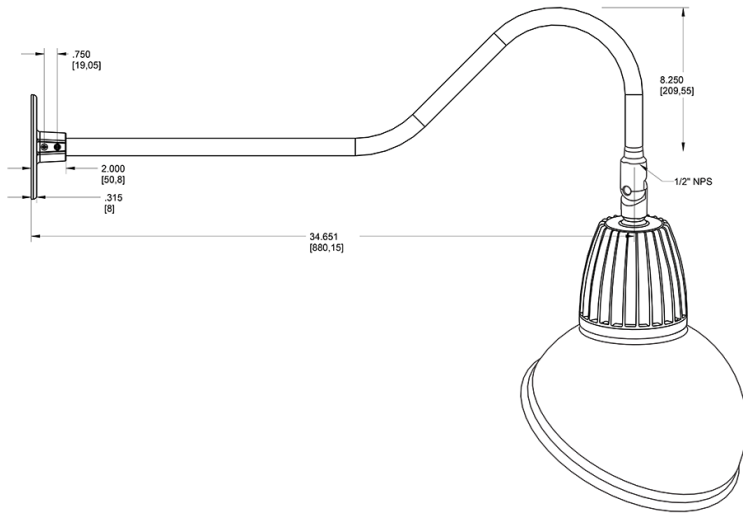

13 & 26 Watt Dome Shade LED Gooseneck Luminaire designed to match the architecture of Main Street storefronts and building perimeters. LED Gooseneck Dome Shade with 35" Goose Arm Style 2.

Color: Black

Weight: 14.0 lbs

Technical Specifications

Compliance

UL Listed:

Suitable for wet locations. Suitable for mounting within 4ft (1.2m) of the ground.

IESNA LM-79 & LM-80 Testing:

RAB LED luminaires and LED components have been tested by an independent laboratory in accordance with IESNA LM-79 and LM-80.

Dimensions

Features

- Adjustable 45° swivel joint
- Superior heat sink
- Die-cast aluminum housing
- 5-Year, No-Compromise Warranty

Ordering Matrix

Family	Wattage	Color Temp	Reflector	Shade	ShadeSize	Finish
GN2LED	26	Y		AD		B
	26 = 26W 13 = 13W	Y = 3000K Warm N = 4000K Neutral	Blank = Flood R = Rectangular S = Spot	AD = Angled Dome	11 = 11" Blank = 15"	R = Red I = Ivory BWN = Brown BL = Royal Blue LB = Light Blue YL = Yellow G = Hunter Green S = Silver A = Bronze W = White B = Black