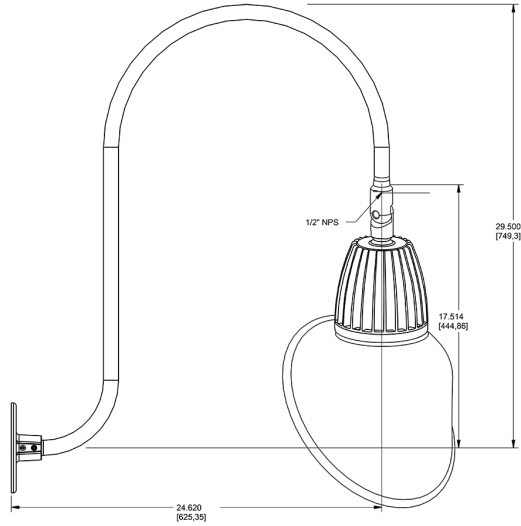

Dimensions

Features

- Adjustable 45° swivel joint
- Superior heat sink
- Die-cast aluminum housing
- 5-Year, No-Compromise Warranty

Ordering Matrix

Family	Wattage	Color Temp	Reflector	Shade	ShadeSize	Finish
GN3LED	26	N		AC		W
	26 = 26W 13 = 13W	Y = 3000K Warm N = 4000K Neutral	Blank = Flood R = Rectangular S = Spot	AC = Angled Cone	11 = 11" Blank = 15"	R = Red I = Ivory BWN = Brown BL = Royal Blue LB = Light Blue YL = Yellow G = Hunter Green S = Silver A = Bronze W = White B = Black