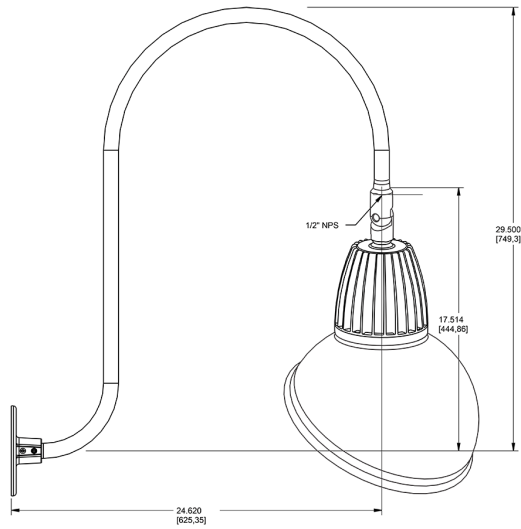

13 & 26 Watt Dome Shade LED Gooseneck Luminaire designed to match the architecture of Main Street storefronts and building perimeters. LED Gooseneck Dome Shade with Upcurve 30" High, 25" from Wall Goose Arm Style 3.

Technical Specifications

Compliance

UL Listed:

Suitable for wet locations. Suitable for mounting within 4ft (1.2m) of the ground.

IESNA LM-79 & LM-80 Testing:

RAB LED luminaires and LED components have been tested by an independent laboratory in accordance with IESNA LM-79 and LM-80.

Other

Patents:

The design of the Gooseneck is protected by patents pending in US, Canada, China and Taiwan

Warranty:

RAB warrants that our LED products will be free from defects in materials and workmanship for a period of five (5) years from the date of delivery to the end user, including coverage of light output, color stability, driver performance and fixture finish. RAB's warranty is subject to all terms and conditions found at rablighting.com/warranty.

Dimensions

Features

- Adjustable 45° swivel joint
- Superior heat sink
- Die-cast aluminum housing
- 5-Year, No-Compromise Warranty

Ordering Matrix

Family	Wattage	Color Temp	Reflector	Shade	ShadeSize	Finish
GN3LED	26	Y		AD		B
	26 = 26W 13 = 13W	Y = 3000K Warm N = 4000K Neutral	Blank = Flood R = Rectangular S = Spot	AD = Angled Dome	11 = 11" Blank = 15"	R = Red I = Ivory BWN = Brown BL = Royal Blue LB = Light Blue YL = Yellow G = Hunter Green S = Silver A = Bronze W = White B = Black