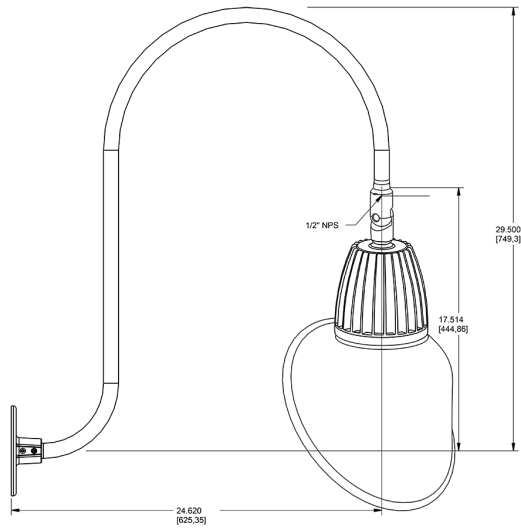

## Dimensions

## Features

- Adjustable 45° swivel joint
- Superior heat sink
- Die-cast aluminum housing
- 5-Year, No-Compromise Warranty

## Ordering Matrix

Family	Wattage	Color Temp	Reflector	Shade	ShadeSize	Finish
GN3LED	26	Y	R	AC	11	W
	26 = 26W 13 = 13W	Y = 3000K Warm N = 4000K Neutral	Blank = Flood R = Rectangular S = Spot	AC = Angled Cone	11 = 11" Blank = 15"	R = Red I = Ivory BWN = Brown BL = Royal Blue LB = Light Blue YL = Yellow G = Hunter Green S = Silver A = Bronze W = White B = Black